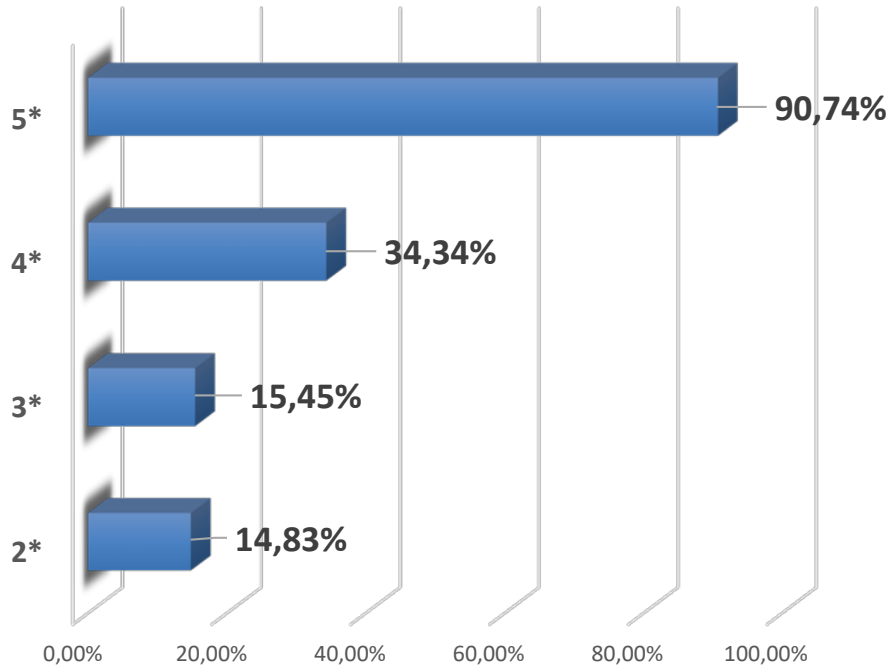

2 CSI2*

3 events not using the system

0 CSI5*

0 CSI4*

0 CSI3*

3 CSI2*

Acceptation of invitations according to level

Average percentage of accepted invitations per event level

WEEK 23

WEEK 49

Acceptation of invitations according to level

Average percentage of accepted invitations per event level

WEEK 23 and WEEK 49

1st and 2nd Pilot Phase figures

WEEK 23 and WEEK 49

	Accepted invitations	Lost invitations	Total available invitations
5*	70	5	75
4*	46	58	104
3*	17	93	110
2*	29	140	169
TOTAL	162	296	458