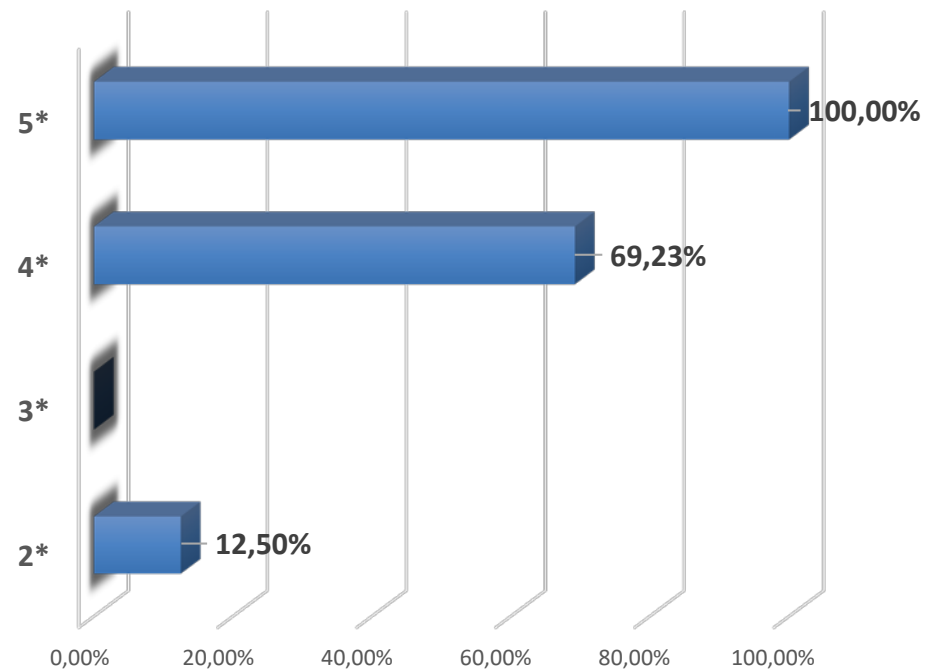

2 CSI2*

3 events not using the system

0 CSI5*

0 CSI4*

0 CSI3*

3 CSI2*

Acceptation of invitations according to level

Average percentage of accepted invitations per event level

WEEK 23

WEEK 49

Acceptation of invitations according to level

Average percentage of accepted invitations per event level

WEEK 23 and WEEK 49

1st and 2nd Pilot Phase figures

WEEK 23 and WEEK 49

	Accepted invitations	Lost invitations	Total available invitations
5*	70	5	75
4*	46	58	104
3*	17	93	110
2*	29	140	169
TOTAL	162	296	458