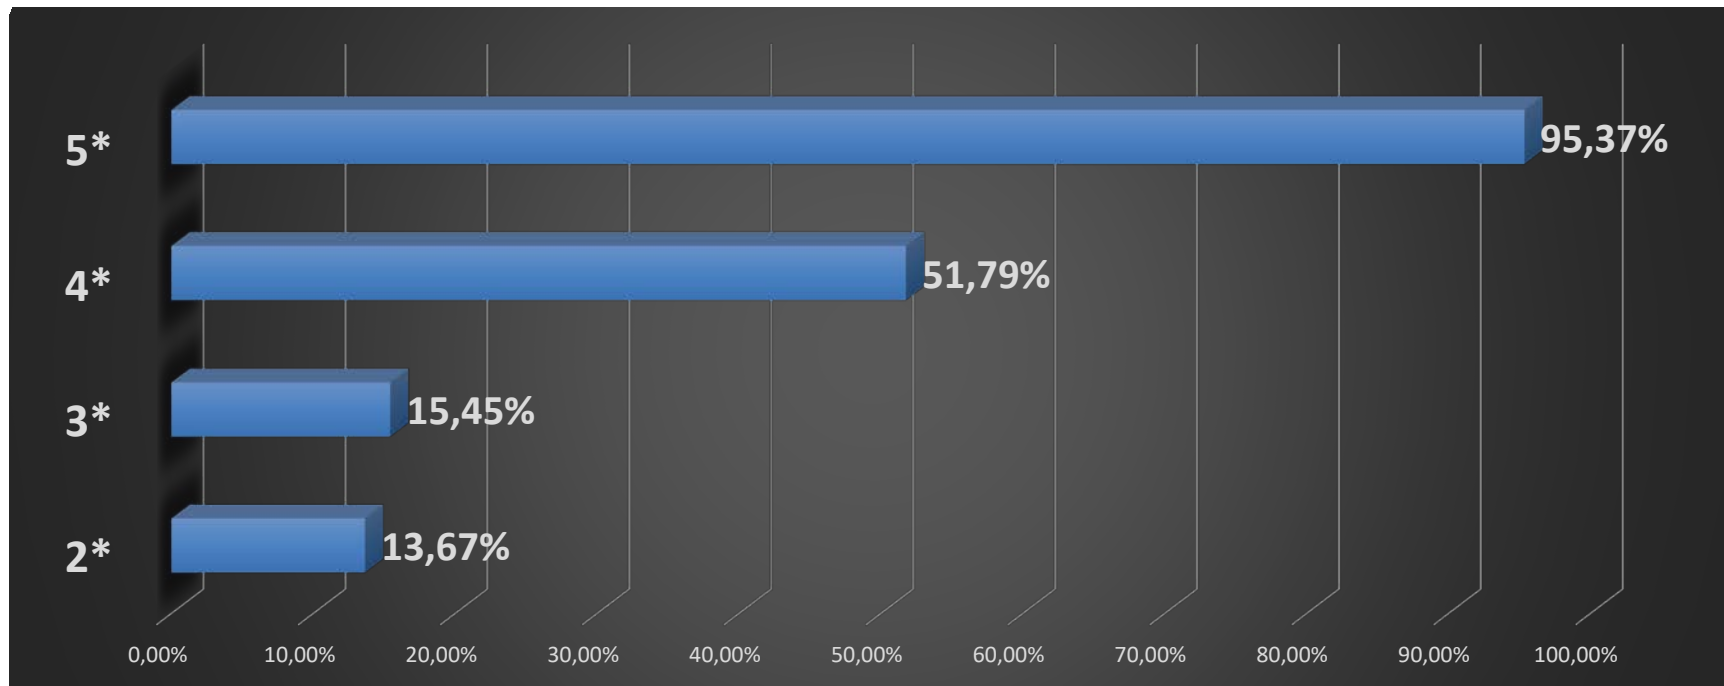

2 CSI2*

3 events not using the system

0 CSI5*

0 CSI4*

0 CSI3*

3 CSI2*

Acceptation of invitations according to level

Average percentage of accepted invitations per event level

WEEK 23

WEEK 49

Acceptation of invitations according to level

Average percentage of accepted invitations per event level

WEEK 23 and WEEK 49

1st and 2nd Pilot Phase figures

WEEK 23 and WEEK 49

	Accepted invitations	Lost invitations	Total available invitations
5*	70	5	75
4*	46	58	104
3*	17	93	110
2*	29	140	169
TOTAL	162	296	458

There were 2 CSIs where 0 invitations were used

There were 5 other CSIs where less than 5 invitations were used

Pilot Phases

Analysis

FEI Online Invitation System – Analysis

National Federations have understood the system well and have provided good and constructive feedback